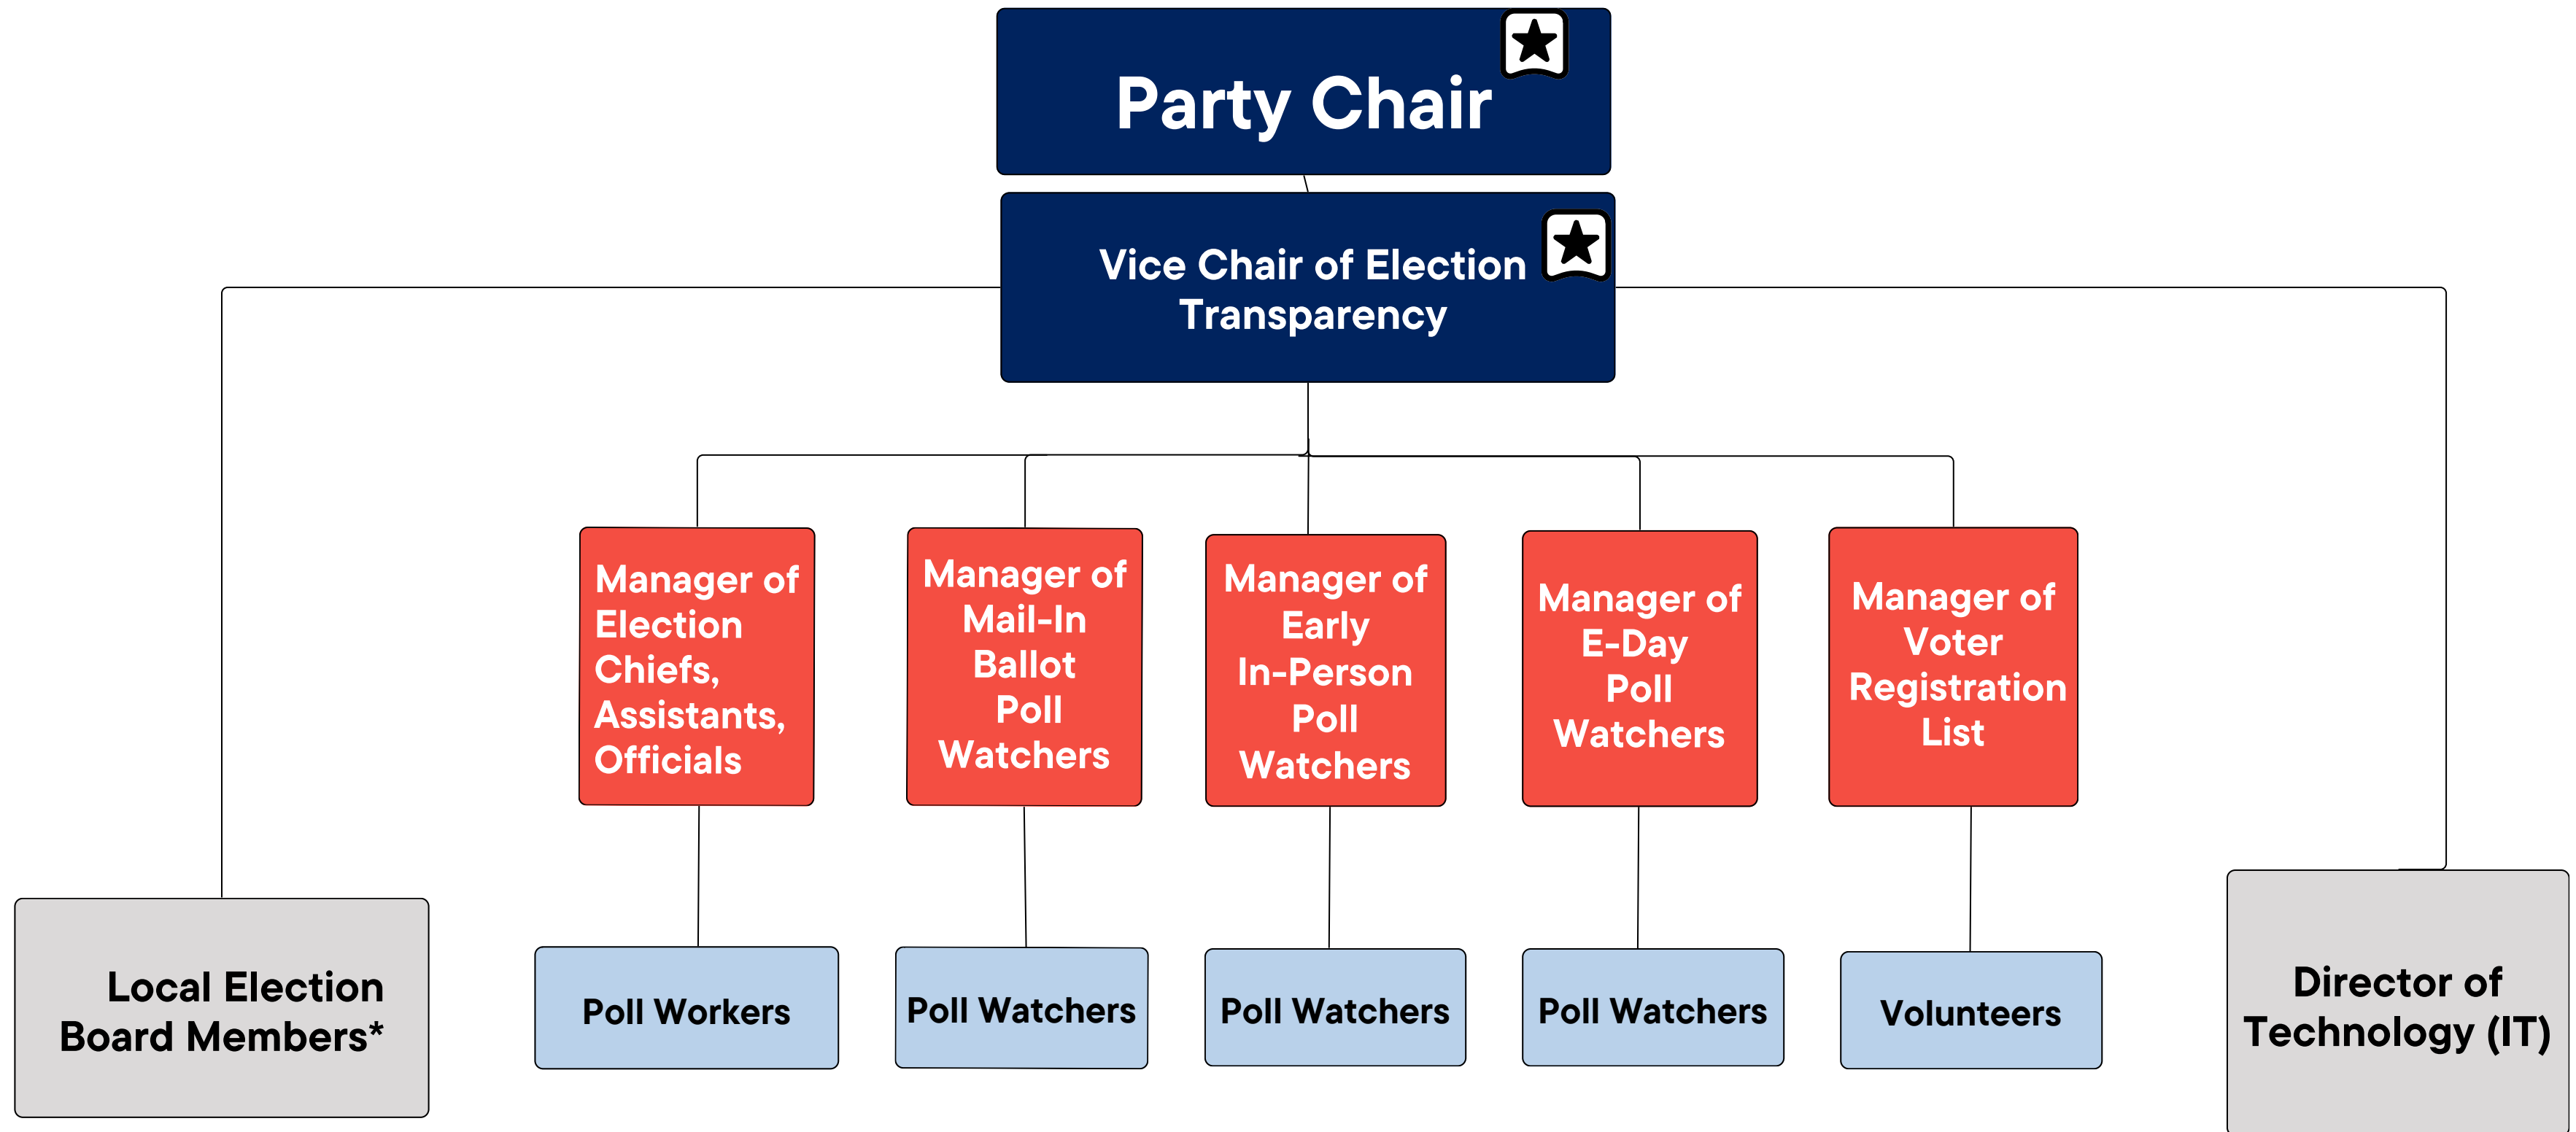

Election Organizational Chart

**Remember to scale this to what makes sense for your community size. For Fairfax, VA, there was an entire committee for each management role. In smaller communities, one person can fill 2-4 roles as described.