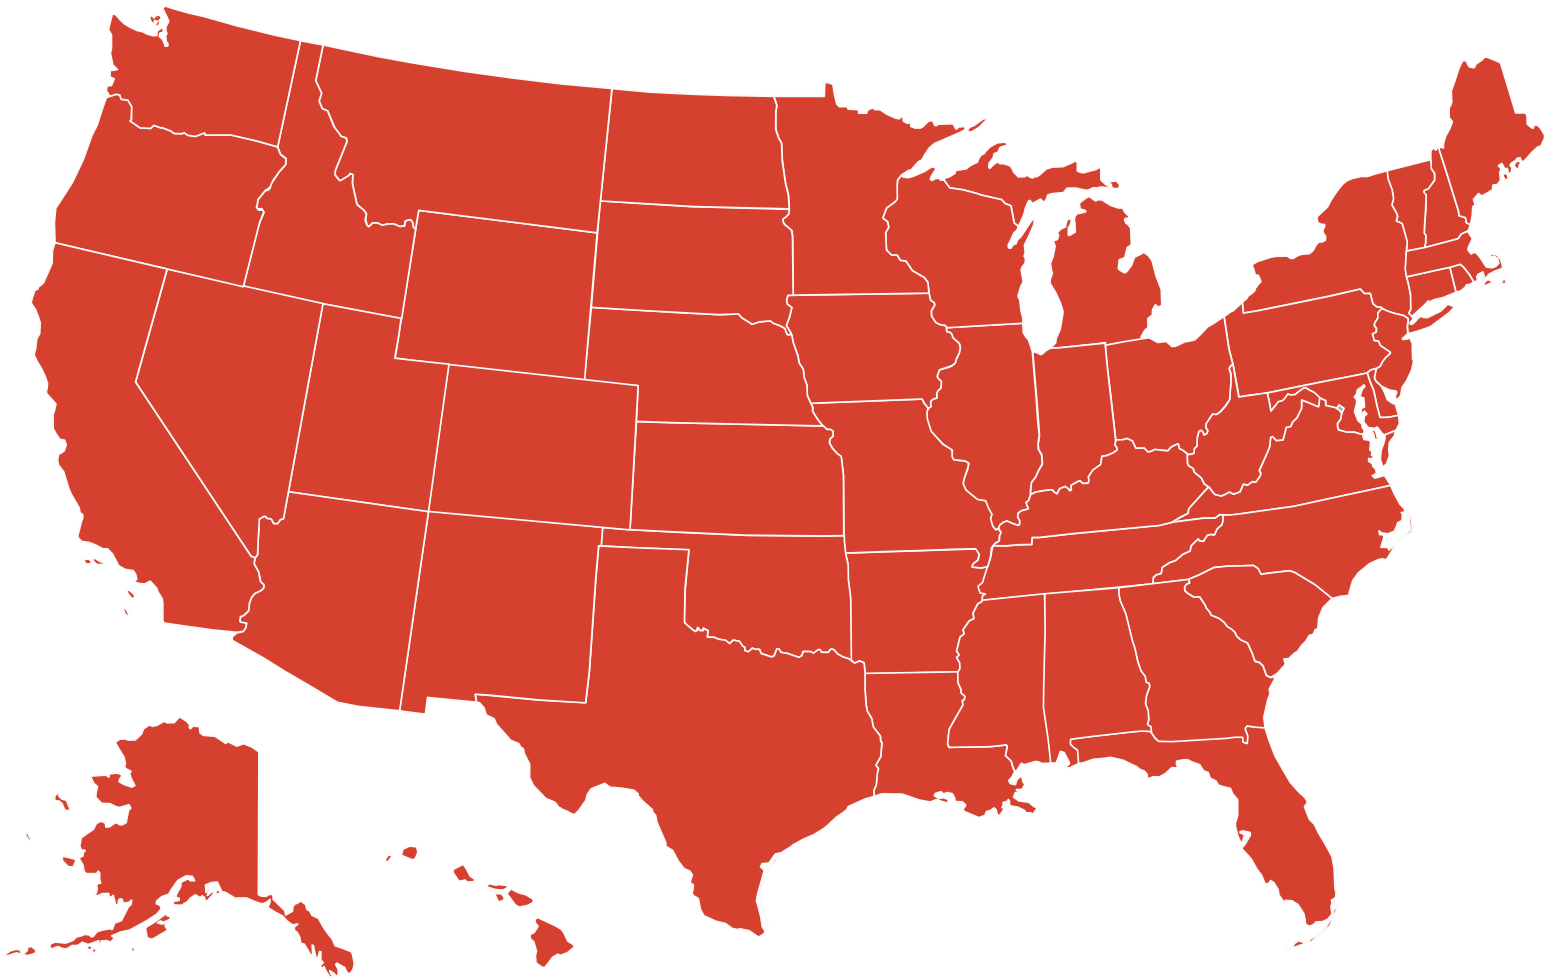

WELCOME TO CRITICAL RACE TRAINING IN HIGHER EDUCATION

A free resource for parents and students concerned about the negative impact Critical Race Training has on education. Search our database of over 200 colleges and universities to learn more about Critical Race Training on campuses nationwide.

EXPLORE

Click the map below or

SELECT A STATE

NAVIGATION

- [Home](#)
- [About This Website](#)
- [Search Schools](#)
- [What is Critical Race Theory?](#)
- [K-12](#)
- [The 1619 Project](#)

[CriticalRace.Org In The News](#)